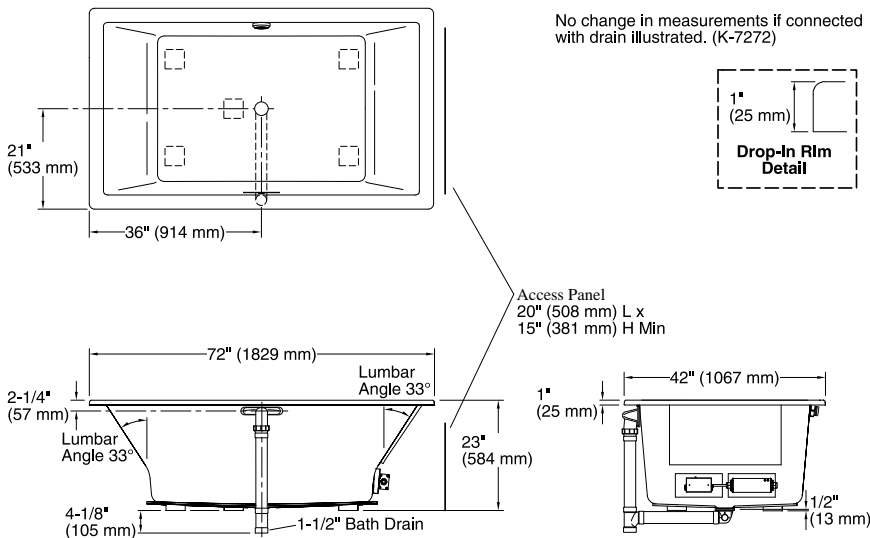

Required Electrical Service

One circuit required, protected with Class A Ground-Fault Circuit-Interrupter (GFCI). Outside North America, this device may be known as a Residual Current Device (RCD).

Heated Surface: 120 V, 15 A, 60 Hz

Technical Information

All product dimensions are nominal.

Installation: Drop-in, Under-mount

Drain location: Center

Basin area, bottom: 45-3/4" x 32" (1162 mm x 813 mm)

Basin area, top: 66" x 36" (1676 mm x 914 mm)

Weight: 91 lbs (41.3 kg)

Minimum floor load: 60 lbs/ft² (292.9 kg/m²)

Water depth: 19" (483 mm)

Water capacity: 139 gal (526.2 L)

Cutout: Drop-in, 70-1/2" x 40-1/2" (1791 mm x 1029 mm)

Electrical component rating: Heated Surface: 120 V, 0.5 A, 60 Hz, 65 W

Minimum flat for door: 2-9/16" (66 mm)

Notes

Measure your actual product for rough-in details.

Install this product according to the installation instructions.

The hot water supply should be 70% of the capacity of the bath or greater. Installations will vary.

Kit is required for under-mount installations (sold separately).